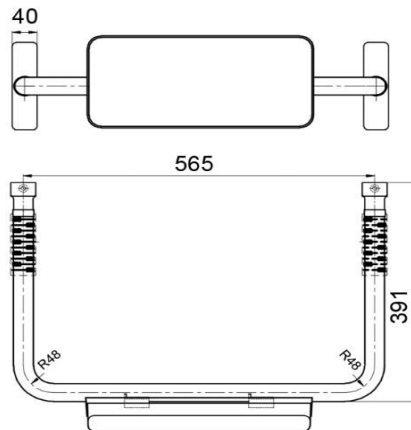

MOBI CARE BACK REST TP GRAB 6016

SPECIFICATIONS

Stainless Steel
TP GRAB6016

Matte Black
TP GRAB6016-MK

Available in Stainless Steel or Matte Black Finish

304 Grade Stainless Steel

Complies with AS1428.1 requirements