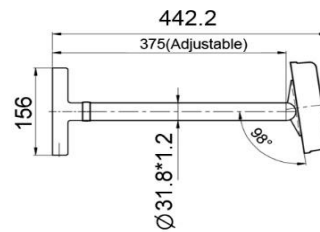

MOBI CARE BACK REST TP GRAB 6016

SPECIFICATIONS

Stainless Steel
TP GRAB6016

Matte Black
TP GRAB6016-MK

Available in Stainless Steel or Matte Black Finish

304 Grade Stainless Steel

Complies with AS1428.1 requirements